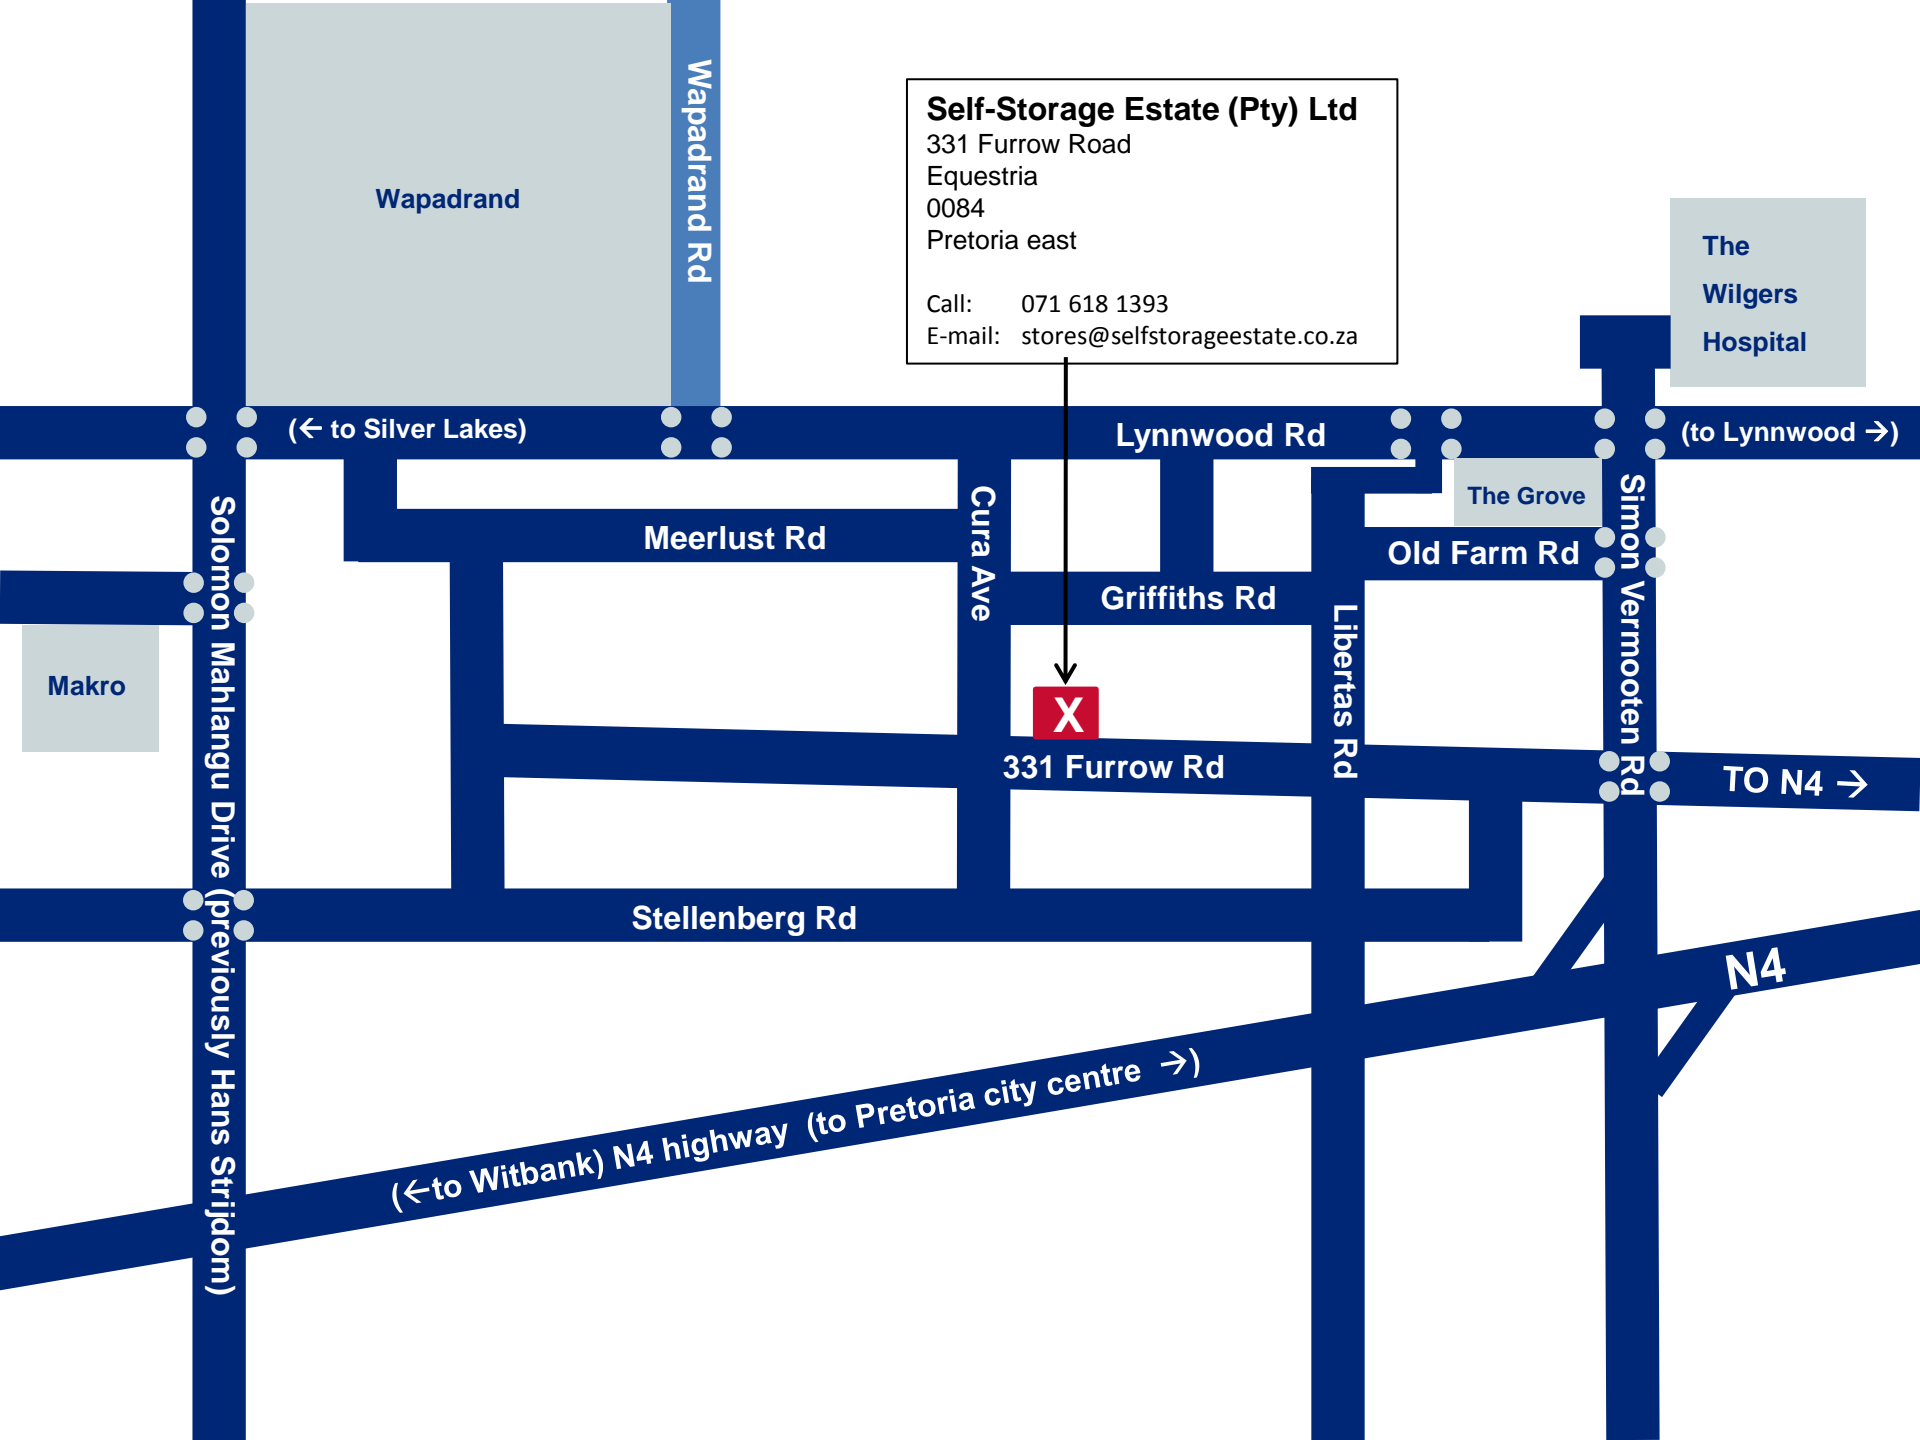

Self-Storage Estate (Pty) Ltd
331 Furrow Road
Equestria
0084
Pretoria east

Call: 071 618 1393
E-mail: stores@selfstorageestate.co.za

Wapadrand

Wapadrand Rd

(← to Silver Lakes)

Lynnwood Rd

(to Lynnwood →)

The Wilgers Hospital

The Grove

Meerlust Rd

Cura Ave

Simon Vermooten Rd

Old Farm Rd

Griffiths Rd

Libertas Rd

Makro

Solomon Mahlangu Drive (previously Hans Strijdom)

331 Furrow Rd

TO N4 →

Stellenberg Rd

N4

(← to Witbank) N4 highway (to Pretoria city centre →)